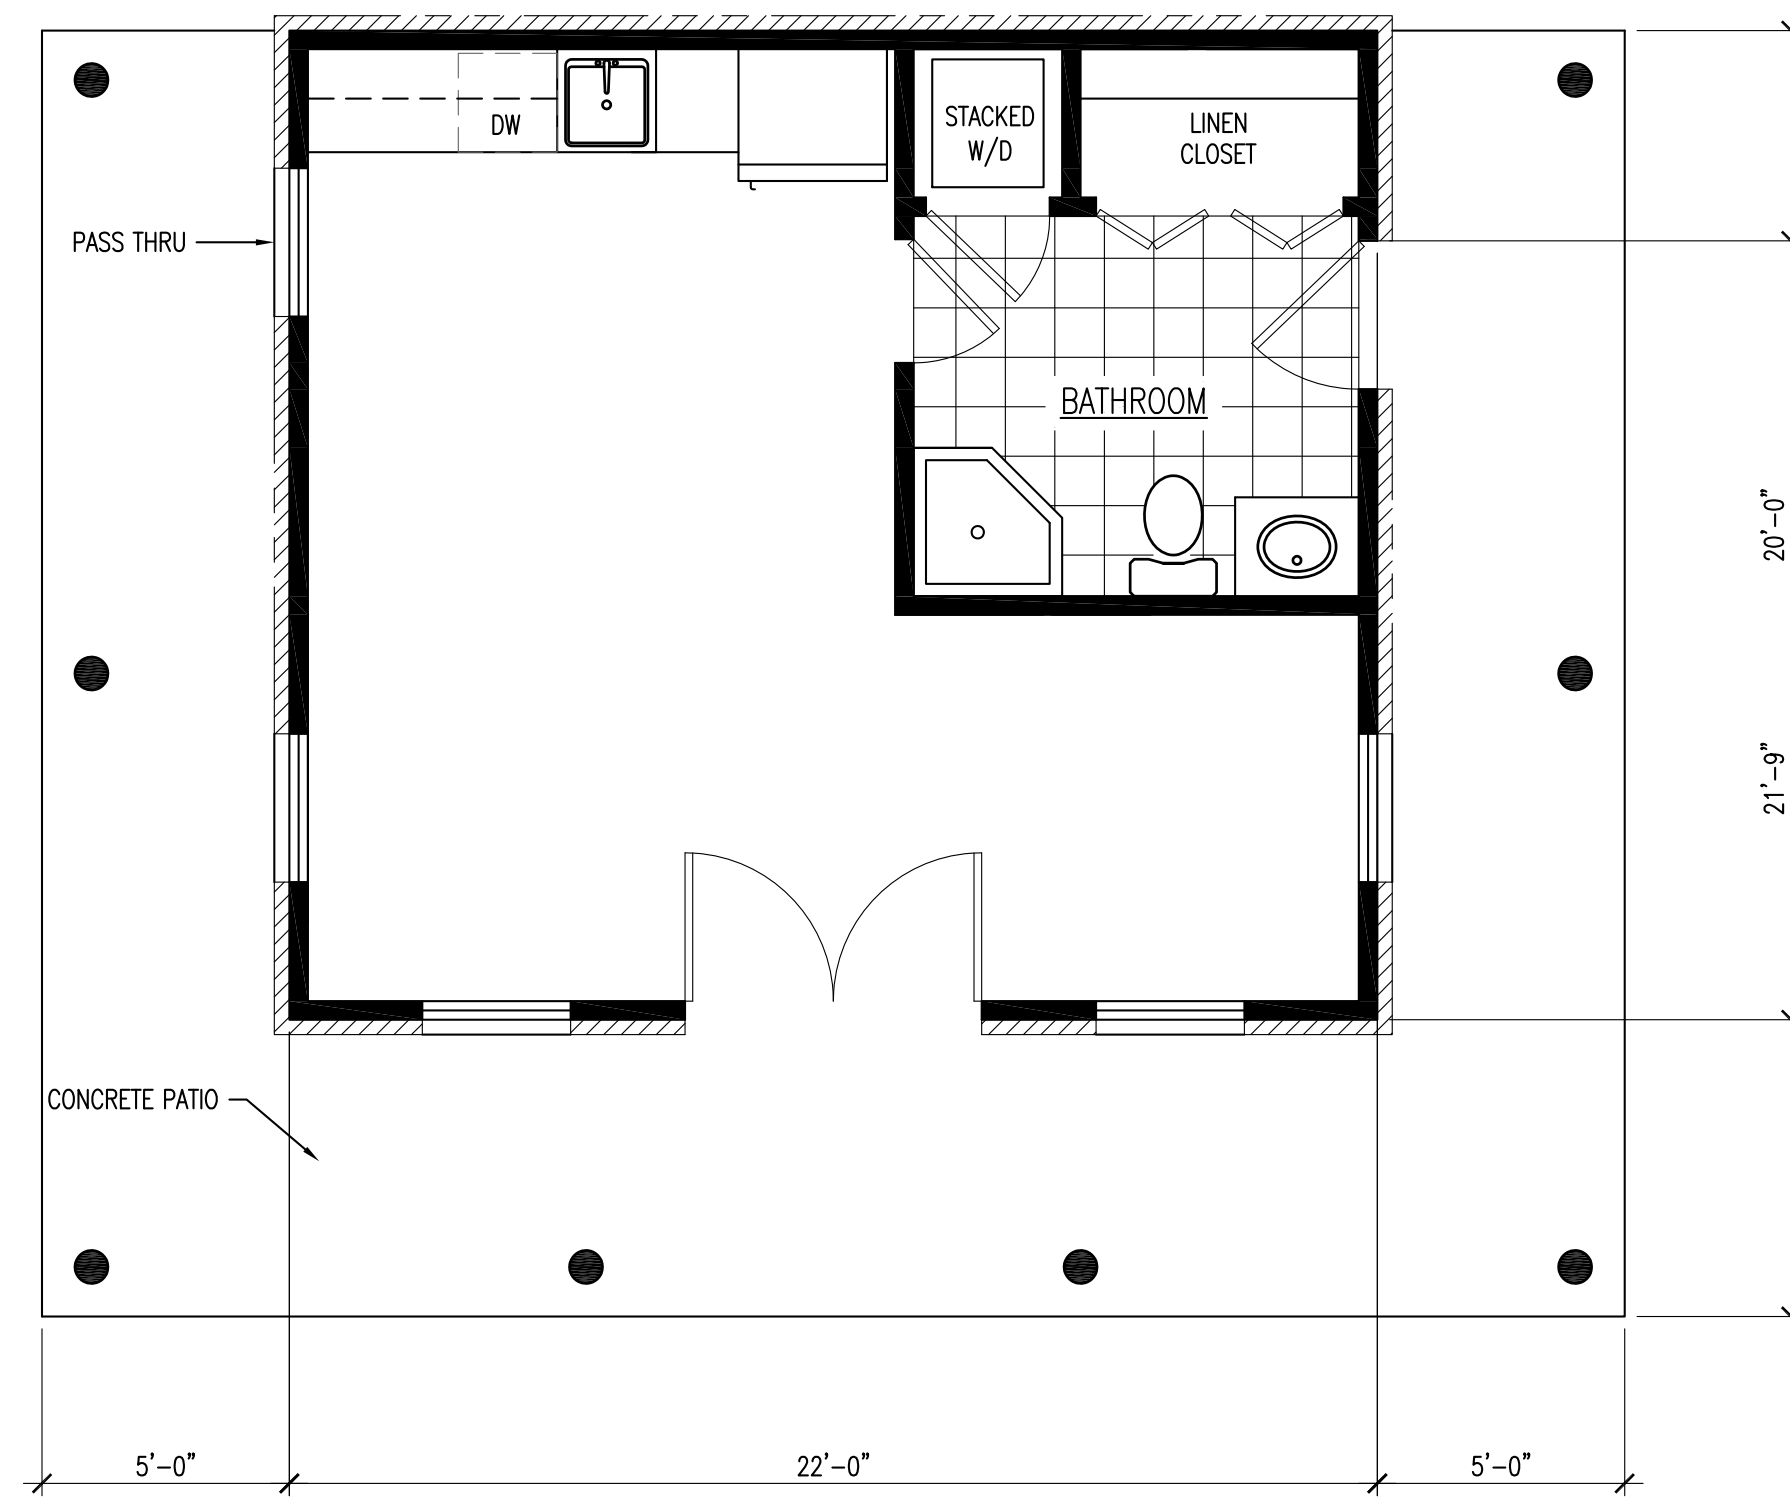

ALTERNATE #1
 SIZE: 440 SF (20'x22')
 PATIO: 392 SF

ALTERNATE #2
 SIZE: 440 SF (20'x22')
 PATIO: 392 SF

ALTERNATE #3
 SIZE: 400 SF (20'x20')
 PATIO: 380 SF