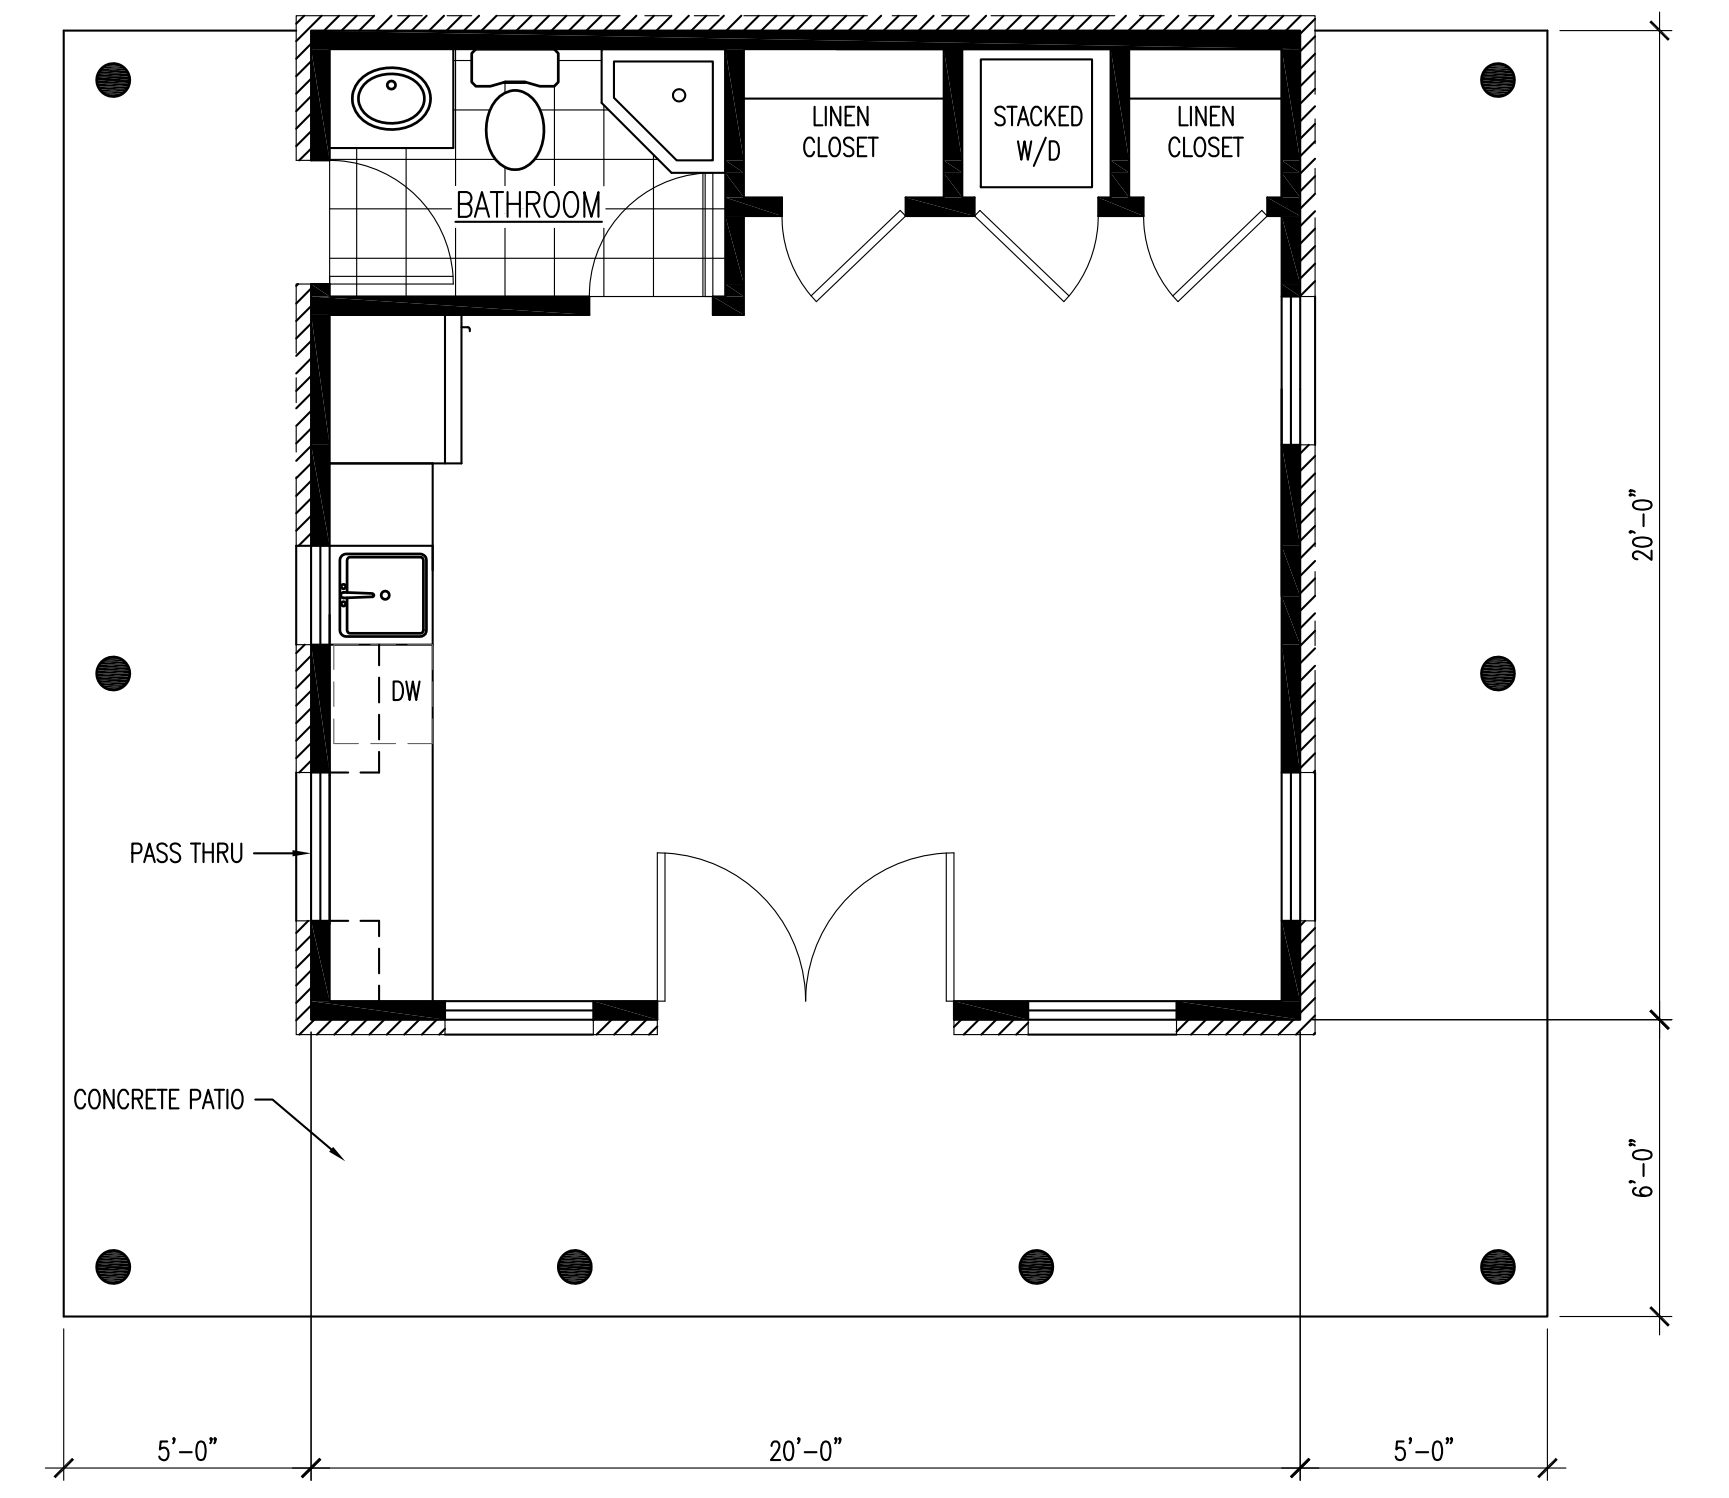

ALTERNATE #1
 SIZE: 440 SF (20'x22')
 PATIO: 392 SF

ALTERNATE #2
 SIZE: 440 SF (20'x22')
 PATIO: 392 SF

ALTERNATE #3
 SIZE: 400 SF (20'x20')
 PATIO: 380 SF